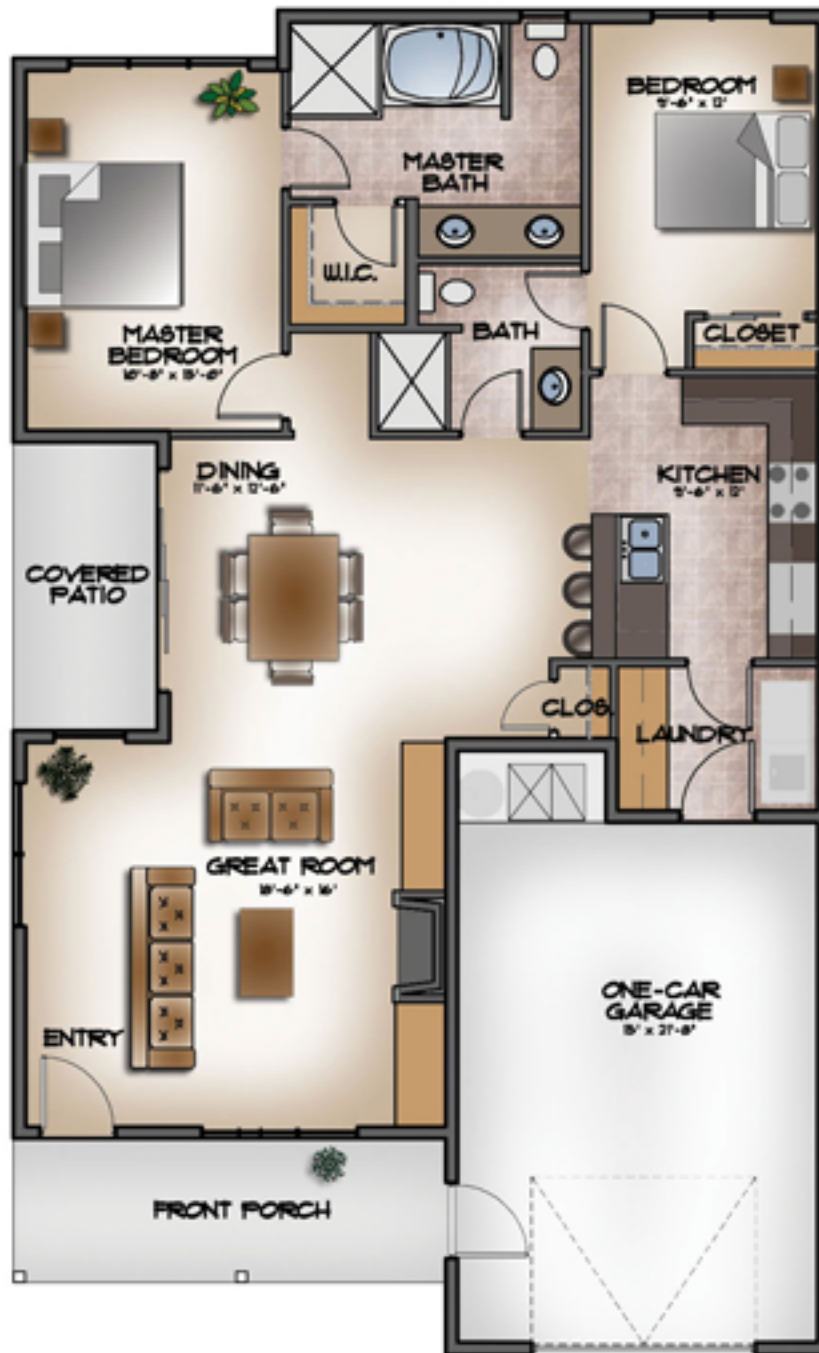

## Monarch – Plan E

1,281 square feet. One story, two bedrooms, two baths, great room, optional fireplace, optional wet bar, and a one car garage

### FLOOR PLAN

SCALE: 1/8" = 1'

DISCLAIMER: ALL DIMENSIONS AND SQUARE FOOTAGES ARE APPROXIMATE.