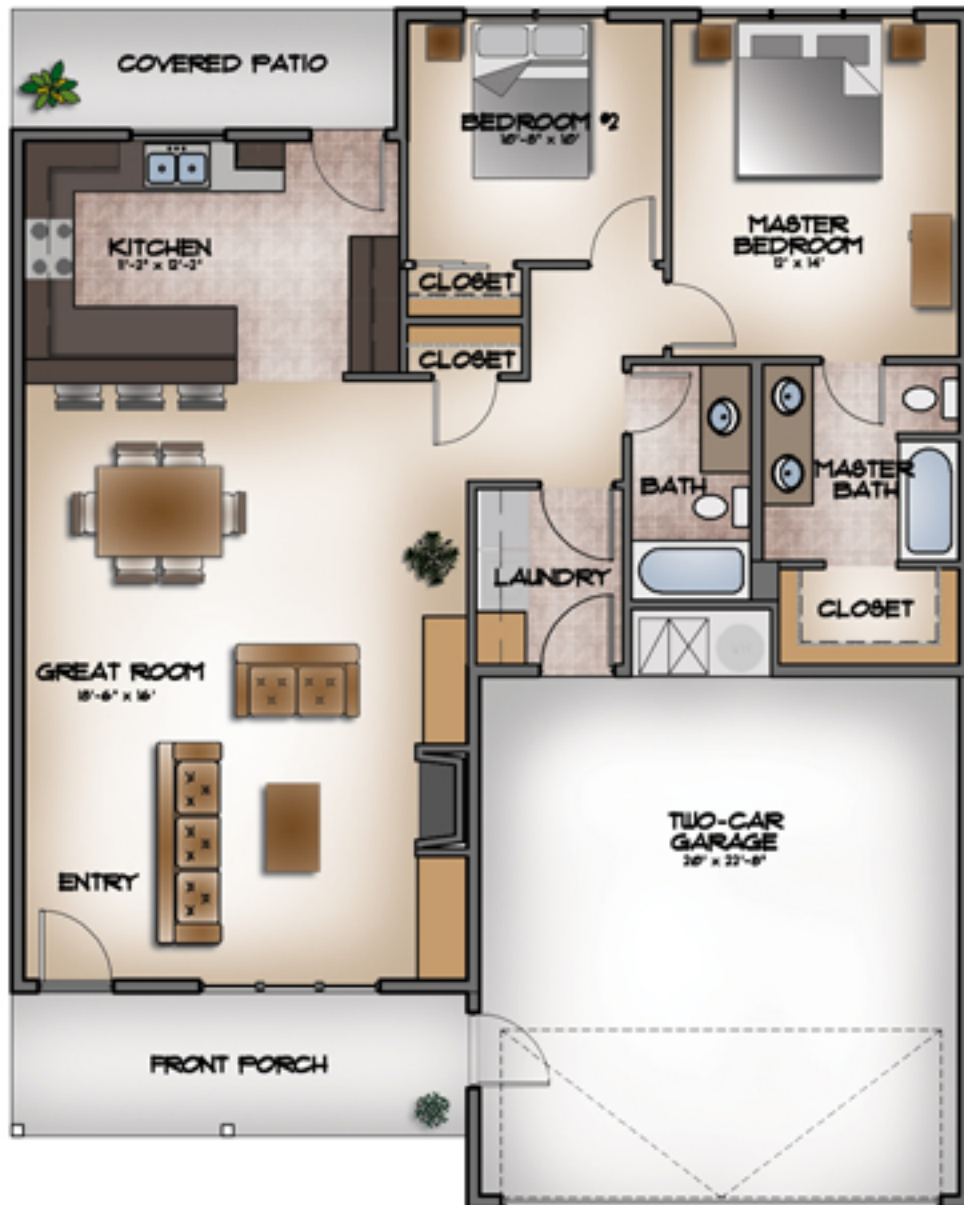

Whispering Pines - Durango - Plan A

1,275 square feet. One story, two bedrooms, two baths, great room, optional fireplace, optional wet bar and a two car garage.

FLOOR PLAN

SCALE: 1/8" = 1'

DISCLAIMER: ALL DIMENSIONS AND SQUARE FOOTAGES ARE APPROXIMATE.