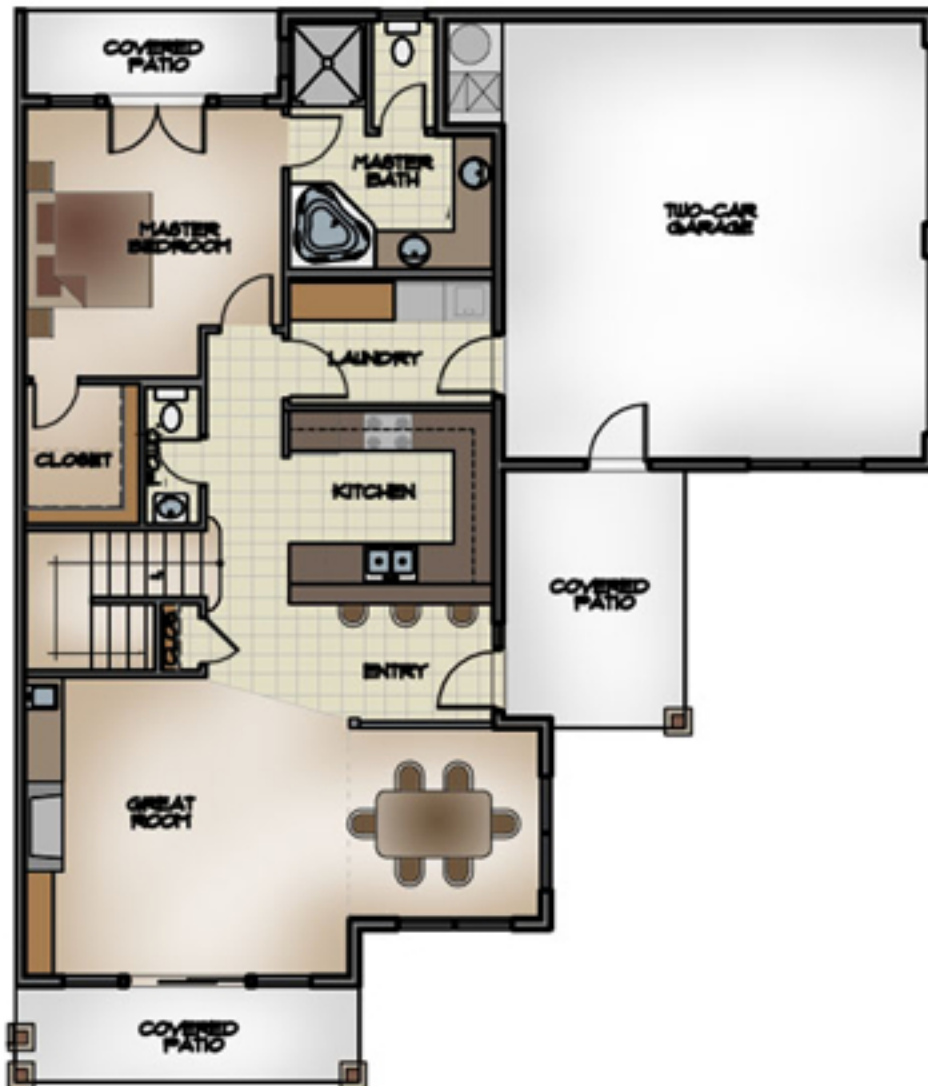

Whispering Pines Company
(970) 731-1333

The Magnolia - Lower Level
2,029 sq. ft.

Disclaimer: All dimensions and square footages are approximate.

Whispering Pines Company
(970) 731-1333

The Magnolia - Upper Level
2,029 sq. ft.

Disclaimer: All dimensions and square footages are approximate.