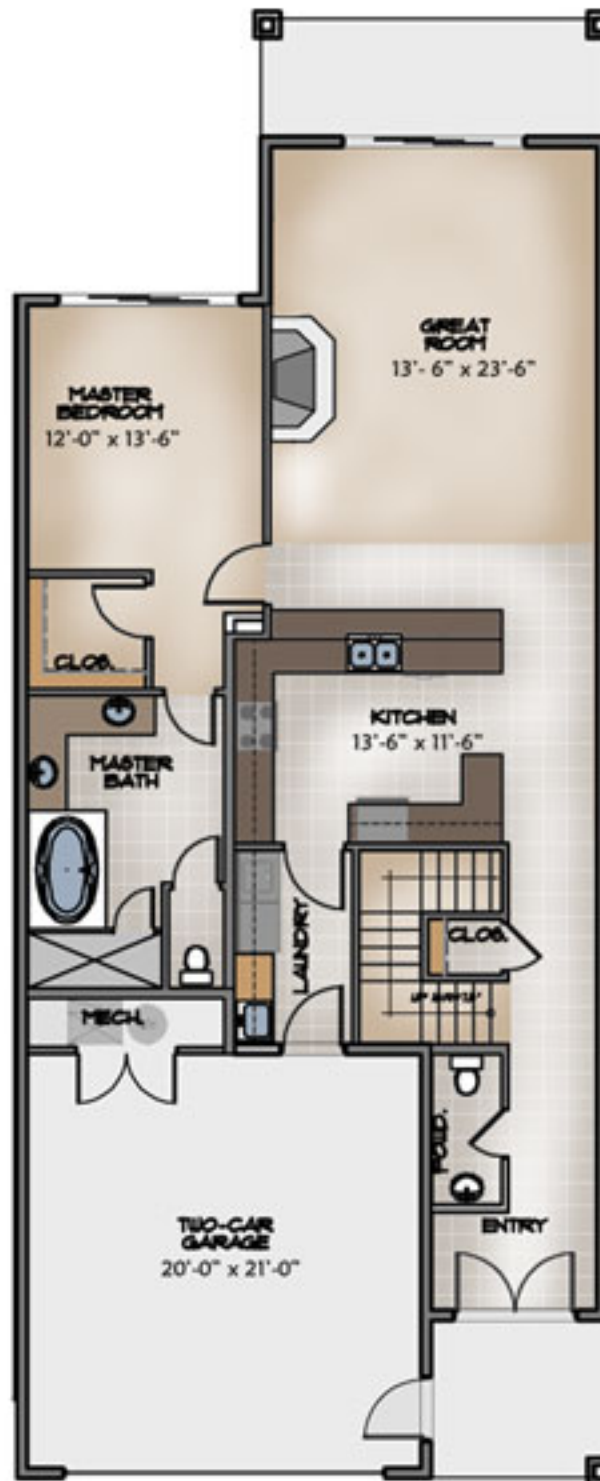

Whispering Pines Company
(970) 731-1333

The Dogwood
First Floor
2,306 sq. ft.

Disclaimer: All dimensions and square footages are approximate.

Whispering Pines Company
(970) 731-1333

Unit 102
Upper Level

BUILT GREEN
BUILT BETTER

Disclaimer: All dimensions and square footages are approximate.