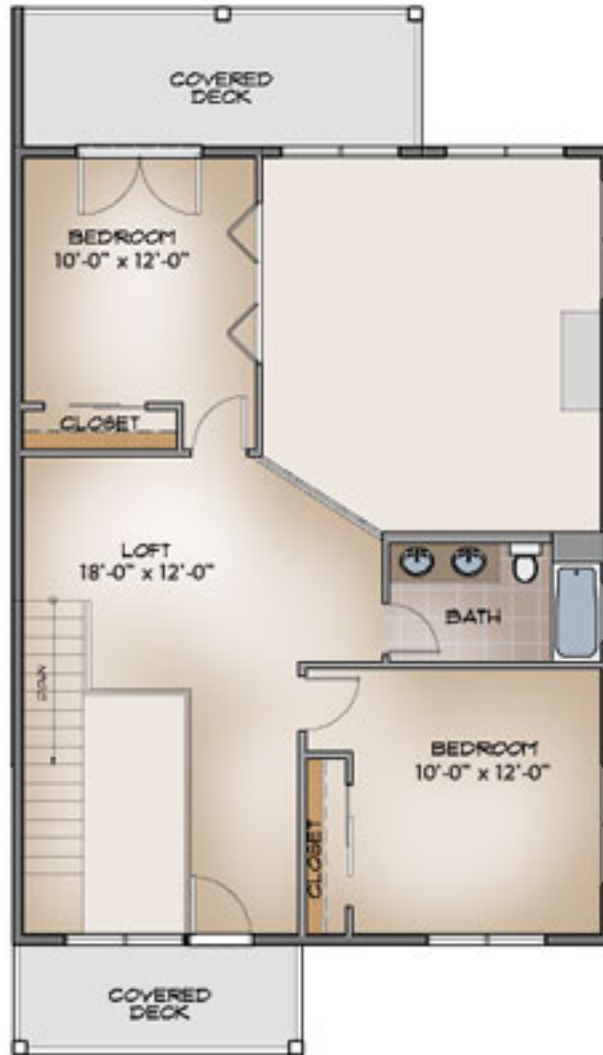

Whispering Pines Company
(970) 731-1333

The Birch - Lower Level
2,135 Sq. Ft.

BUILT GREEN®
BUILT BETTER™

Disclaimer: All dimensions and square footages are approximate.

Whispering Pines Company
(970) 731-1333

The Birch
Upper Level

BUILT GREEN®
BUILT BETTER®

Disclaimer: All dimensions and square footages are approximate.