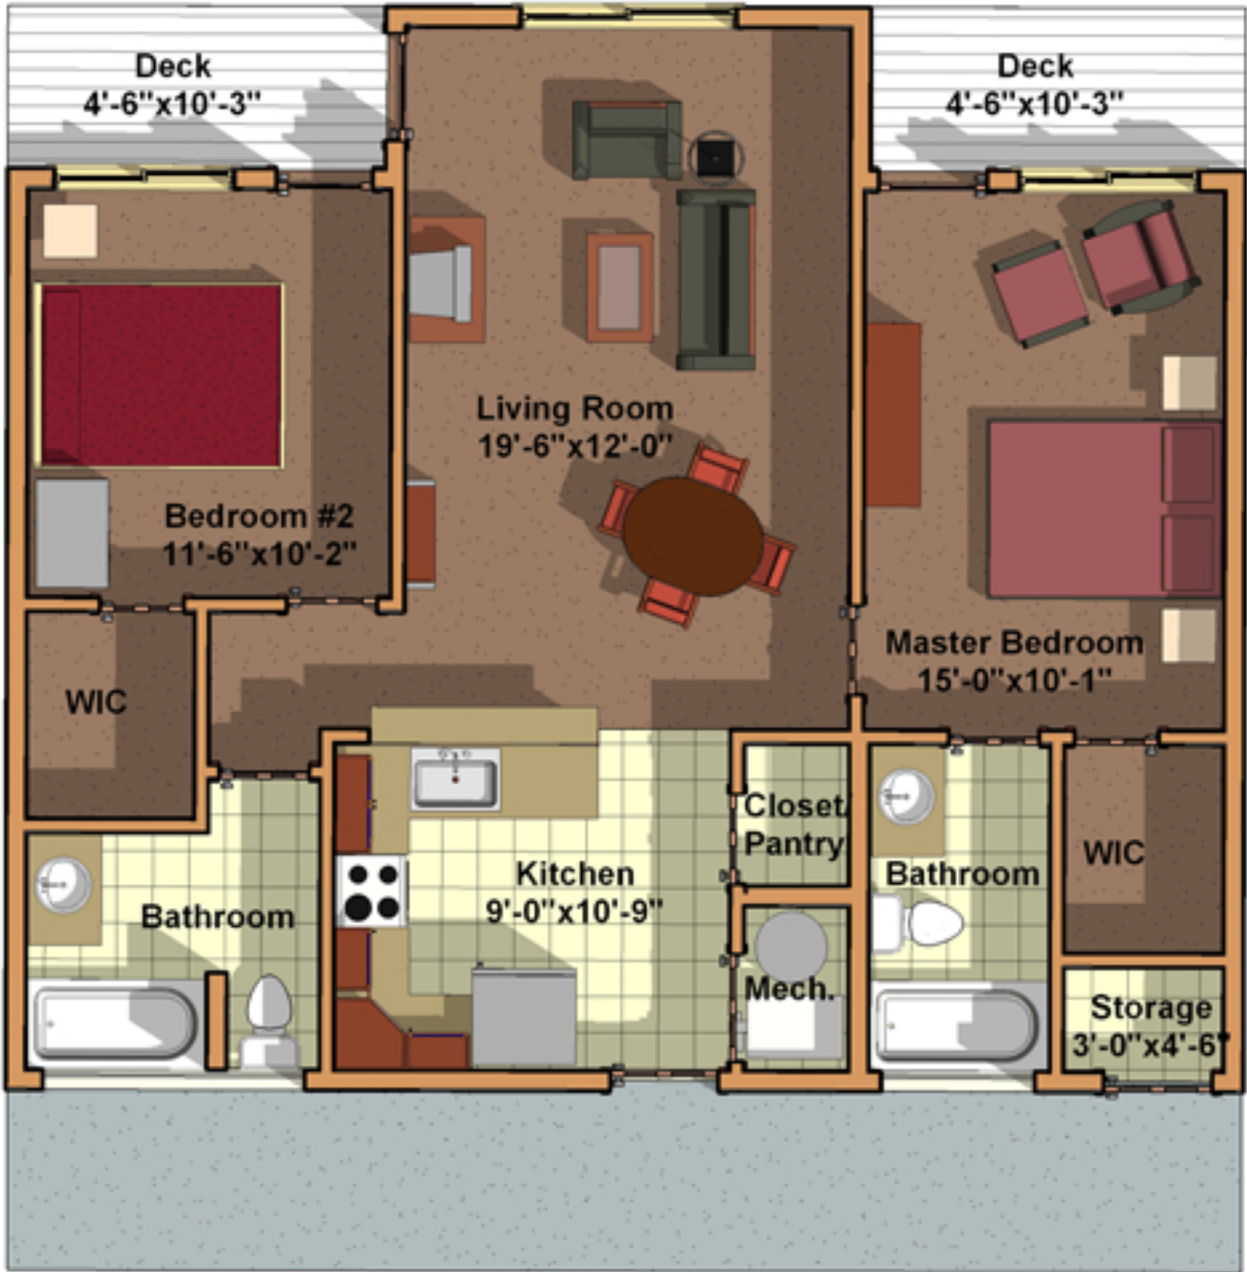

# Bristlecone Lofts

1

## Bristlecone Lofts- Unit #2

- 2 Bedroom
- 2 Bathroom
- 927 SF Livable Area
- 92 SF Deck Area